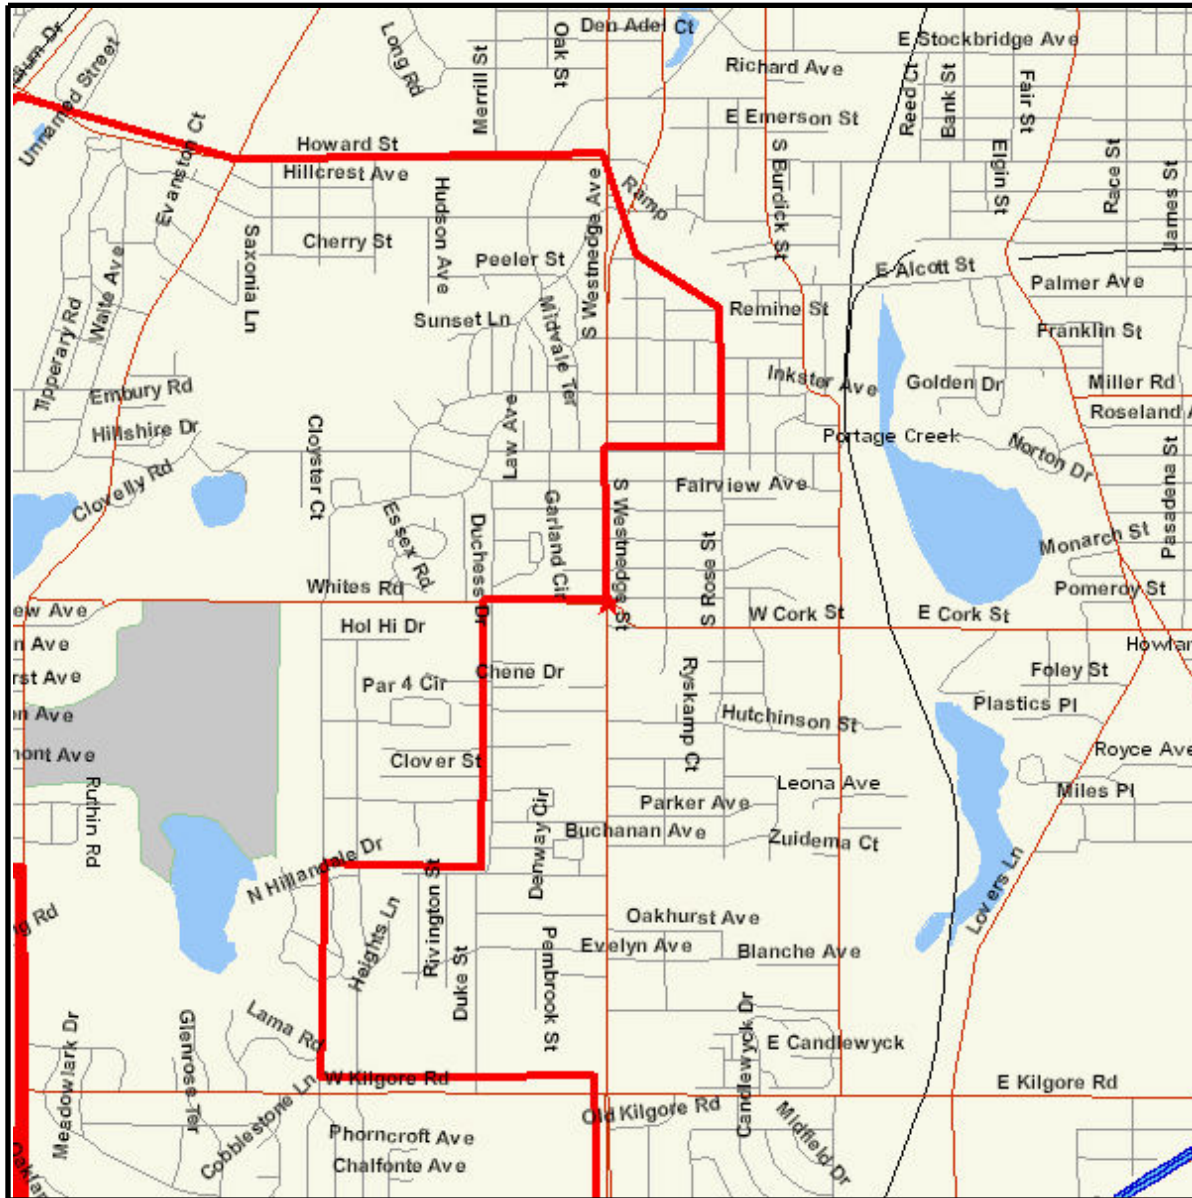

# Area Map

Prepared For:  
Project Code:

Order #: 964729251  
Site: 01

DAMON'S 5,

Coord: 42.260400, -85.589600  
Polygon - See Appendix for Points

# Area Map

Prepared For:  
Project Code:

Order #: 964729251  
Site: 01

## Appendix: Area Listing

Area Name: DAMON'S 5

WHITES RD AT S WESTNEDGE AVE, KALAMAZOO, MI 49008

Type: Polygon

### Polygon Points:

---

42.274386	-85.589804	42.274164	-85.605202	42.276162	-85.614400	42.274904	-85.616000
42.273350	-85.619100	42.272610	-85.622799	42.269132	-85.651096	42.263360	-85.651996
42.260178	-85.650796	42.249892	-85.641697	42.242270	-85.638197	42.238496	-85.634898
42.238422	-85.614400	42.251890	-85.614300	42.251964	-85.628999	42.259956	-85.630398
42.252260	-85.628699	42.252186	-85.614100	42.238866	-85.614000	42.237386	-85.590004
42.245674	-85.590104	42.245600	-85.601602	42.252260	-85.601502	42.252186	-85.594903
42.260474	-85.594803	42.260474	-85.589604	42.265210	-85.589704	42.265210	-85.584804
42.269576	-85.584904	42.271204	-85.588404	42.274386	-85.589804	42.265210	-85.584804