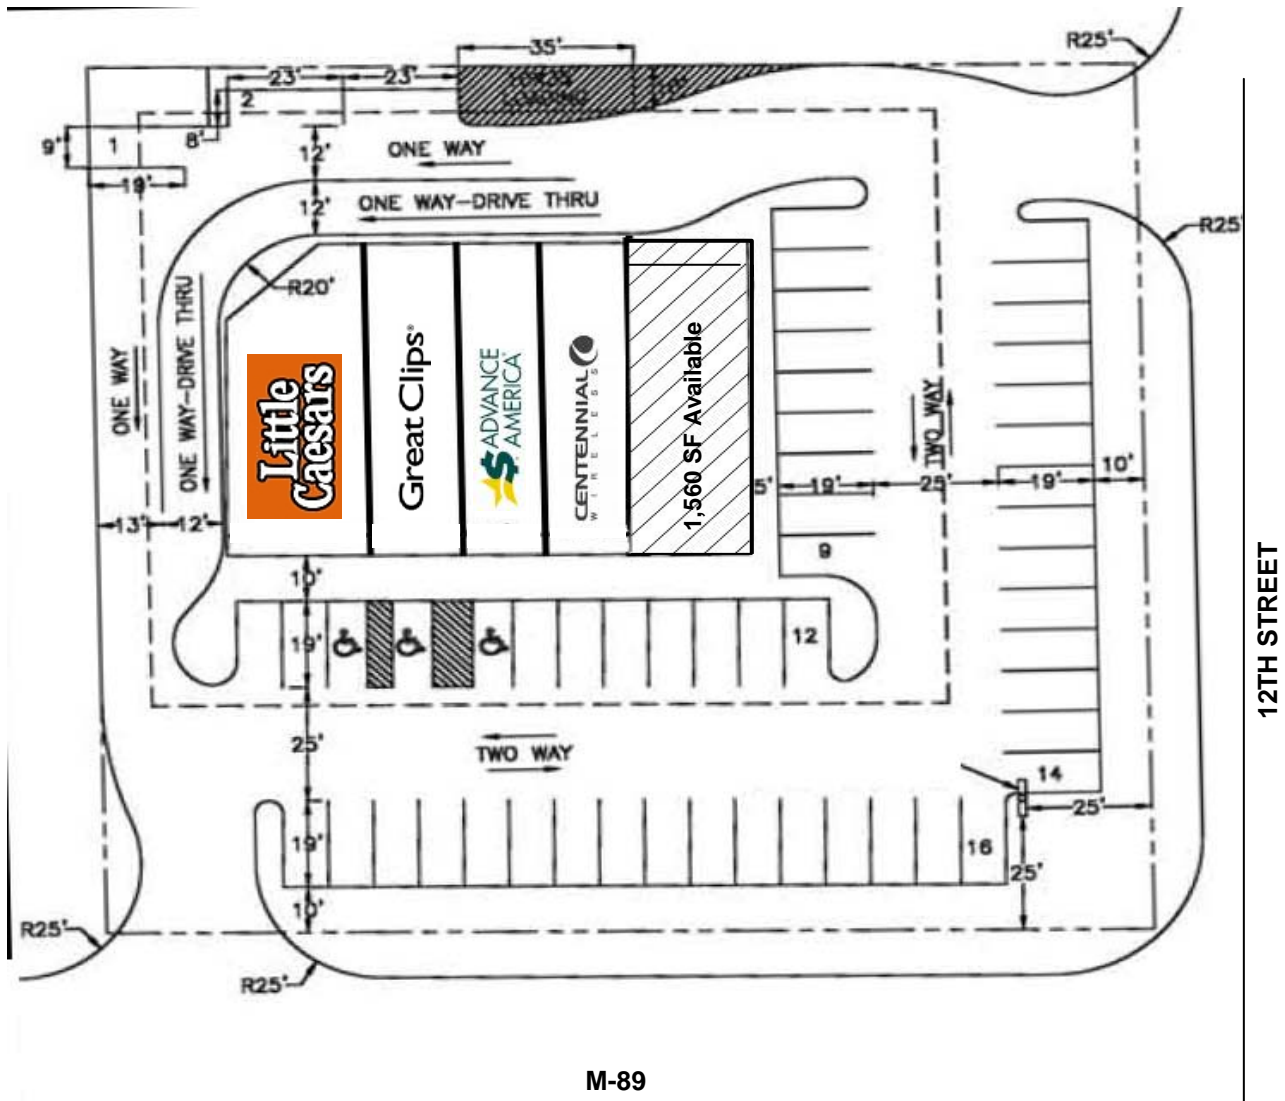

SITE PLAN

1307 M-89 Otsego Michigan Site Plan

Wal-Mart Plaza

211 E. Water Street, Ste. 201
Kalamazoo, MI 49007
p: 269.383.5775 f: 269.383.5774

Contact:

Jon Jurhs
mobile: 269.267.5977
email: jjurhs@plazacorp.net